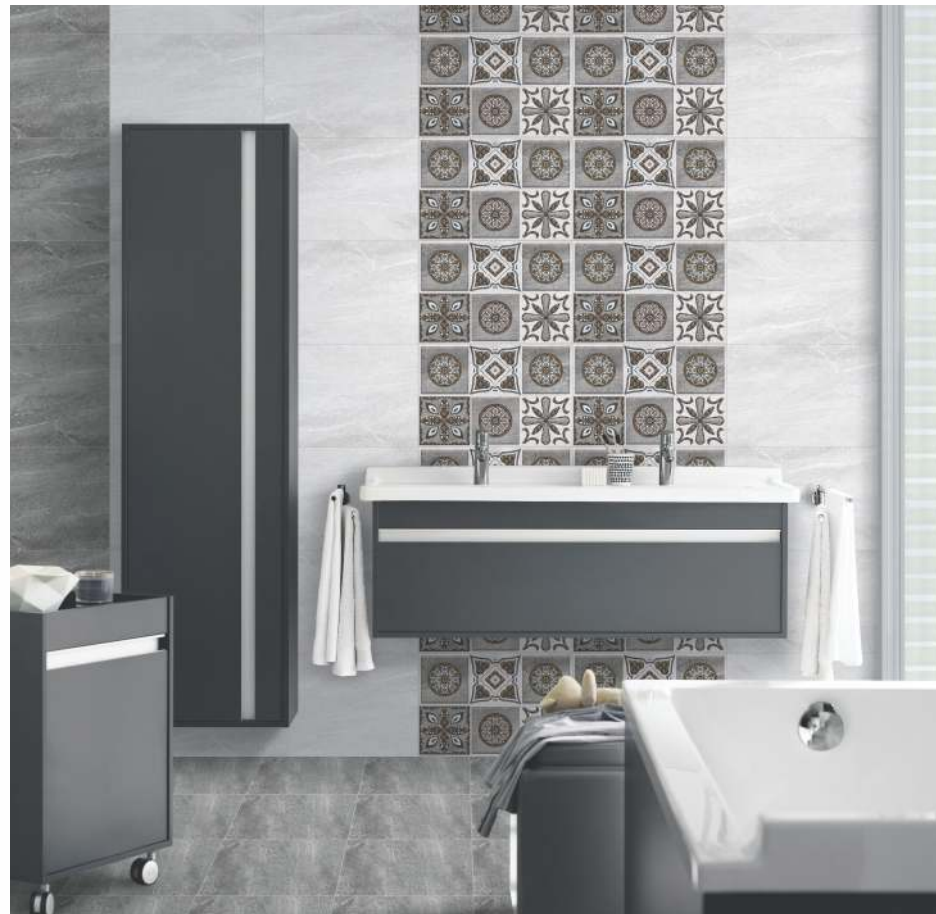

Sifo White (2 pcs. Random)

Sifo Grey HL

Sifo Grey (2 pcs. Random)

Flora Skid Sifo Grey

SURFACE: Glossy SIZE: 300x450mm

REX

Rex Crema

Rex Almond HL