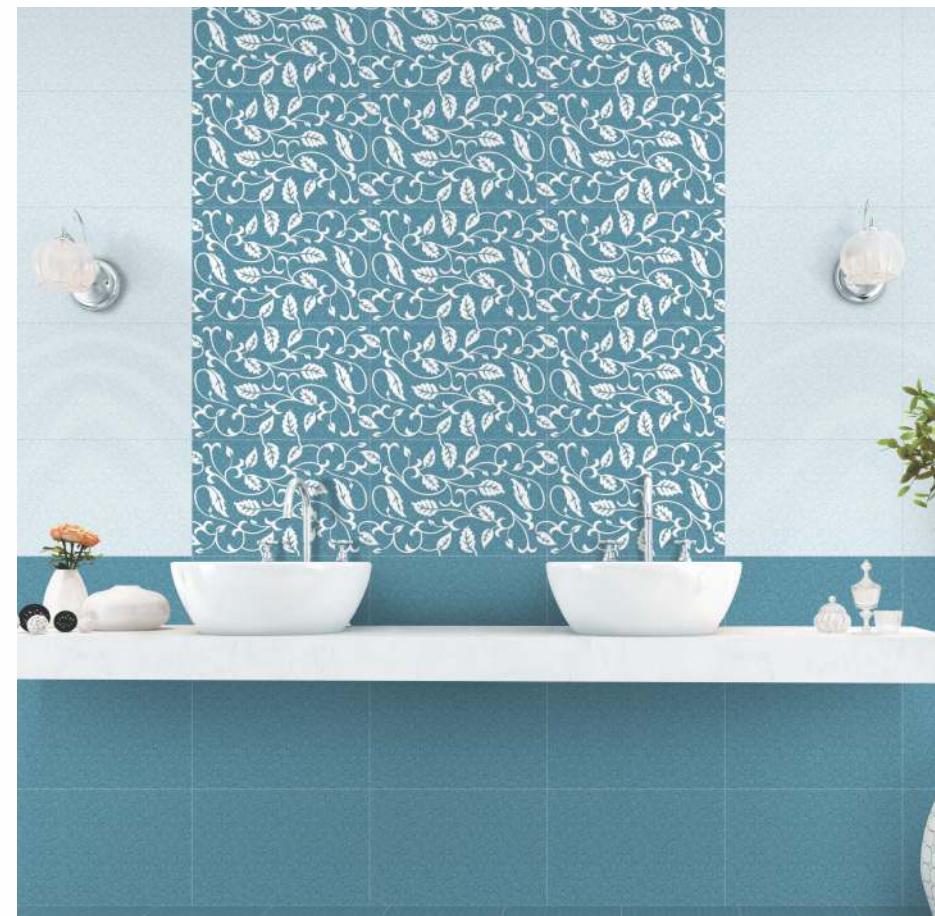

Wall tiles collection

81037

82038

SURFACE: Glossy SIZE: 300x450mm

82039

CUBA

ELIZA