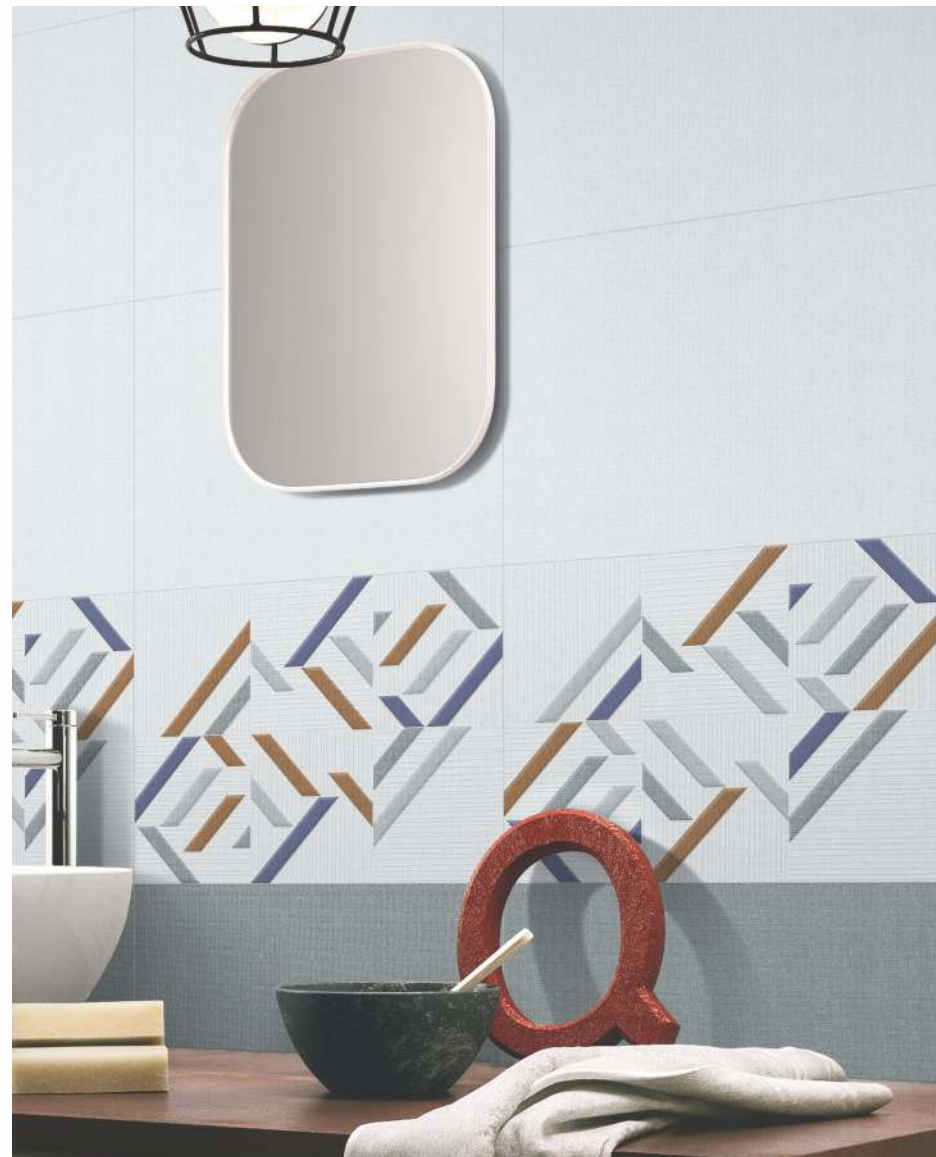

Fanon Brown (3 pcs. Random)

Flora Fanon Brown

CUBA

Cuba Bianco

Cuba Slate HL (2 pcs. Random)

Cuba Slate

Flora Skid Cuba Slate

SURFACE: Glossy SIZE: 300x450mm