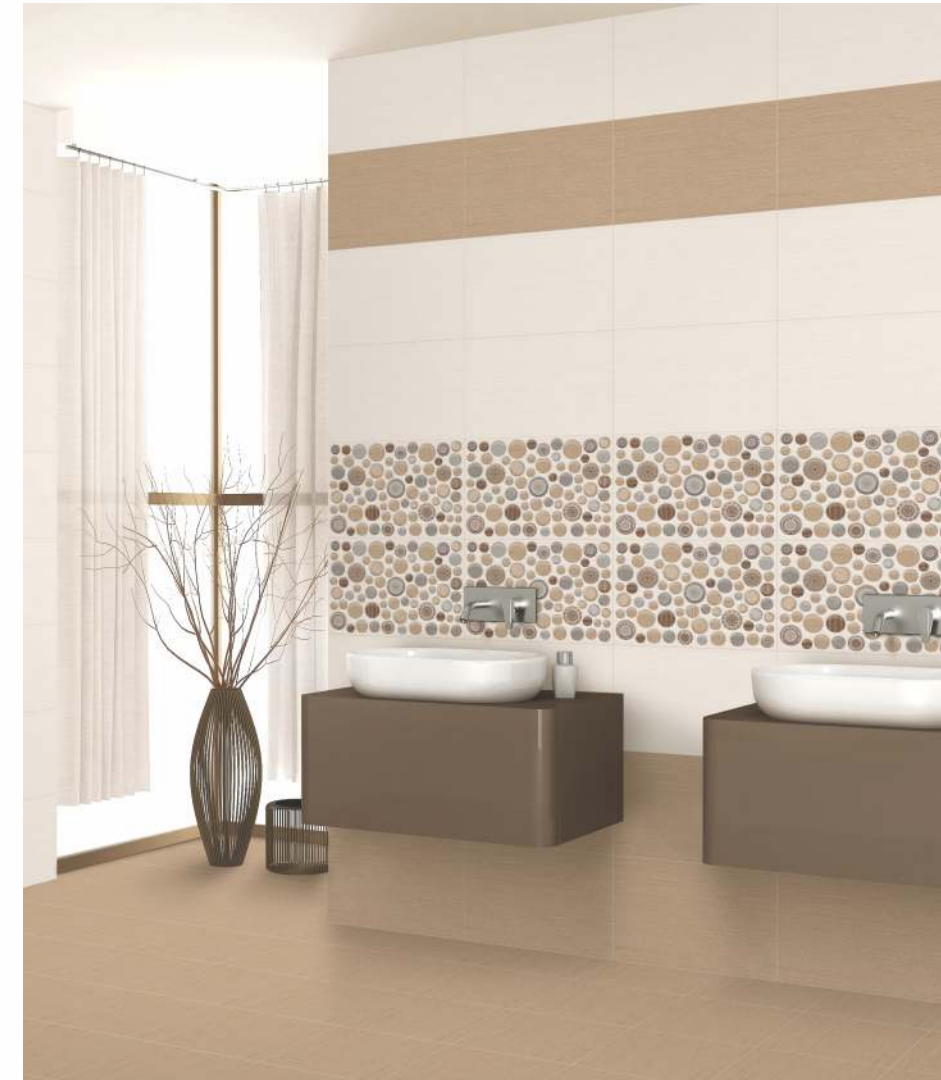

Sifo White (2 pcs. Random)

Sifo Grey HL

Sifo Grey (2 pcs. Random)

Flora Skid Sifo Grey

SURFACE: Glossy SIZE: 300x450mm

REX

Rex Crema

Rex Almond HL