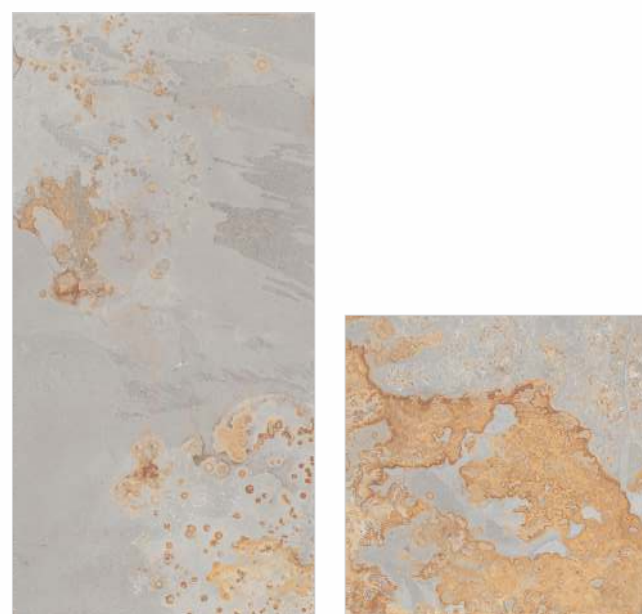

398x800mm / 398x398mm • 10mm / 16mm  
Random Face

PRADA GREY

398x800mm / 398x398mm • 10mm / 16mm  
Random Face

CYPURS STONE GREY

398x398mm • 10mm / 16mm  
Random Face

CYPURS STONE VERDE

398x398mm • 10mm / 16mm  
Random Face