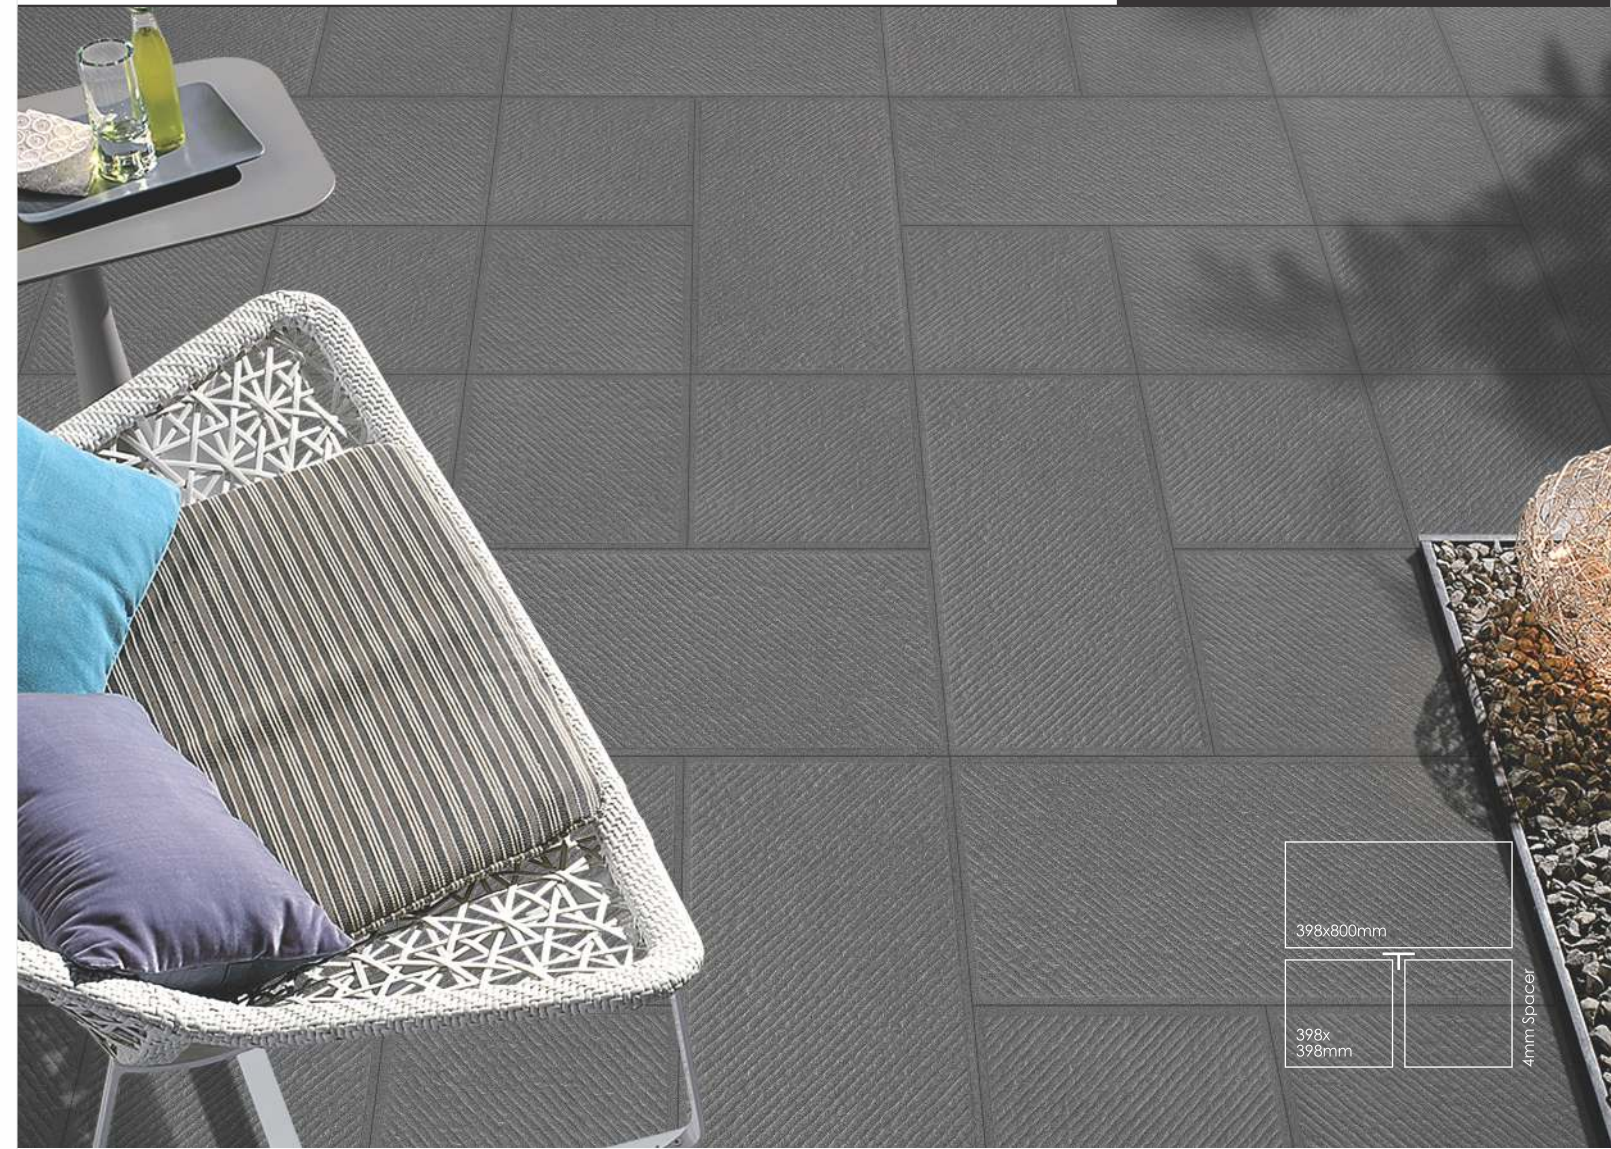

398x800mm / 398x398mm • 10mm / 16mm
Random Face

398x800mm / 398x398mm • 10mm / 16mm
Random Face

398x800mm / 398x398mm • 10mm / 16mm
Random Face

398x800mm / 398x398mm • 10mm / 16mm
Random Face

398x800mm / 398x398mm • 10mm / 16mm
Random Face

398x800mm / 398x398mm • 10mm / 16mm
Random Face